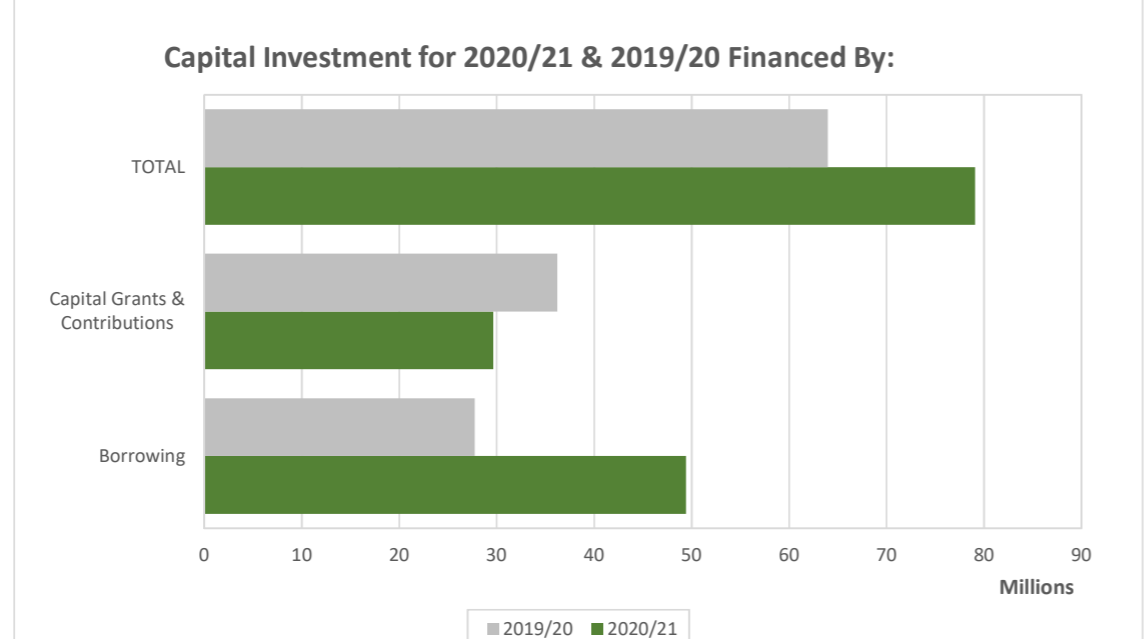

# Capital Programme - 2020/21 Performance Dashboard

This page is intentionally left blank