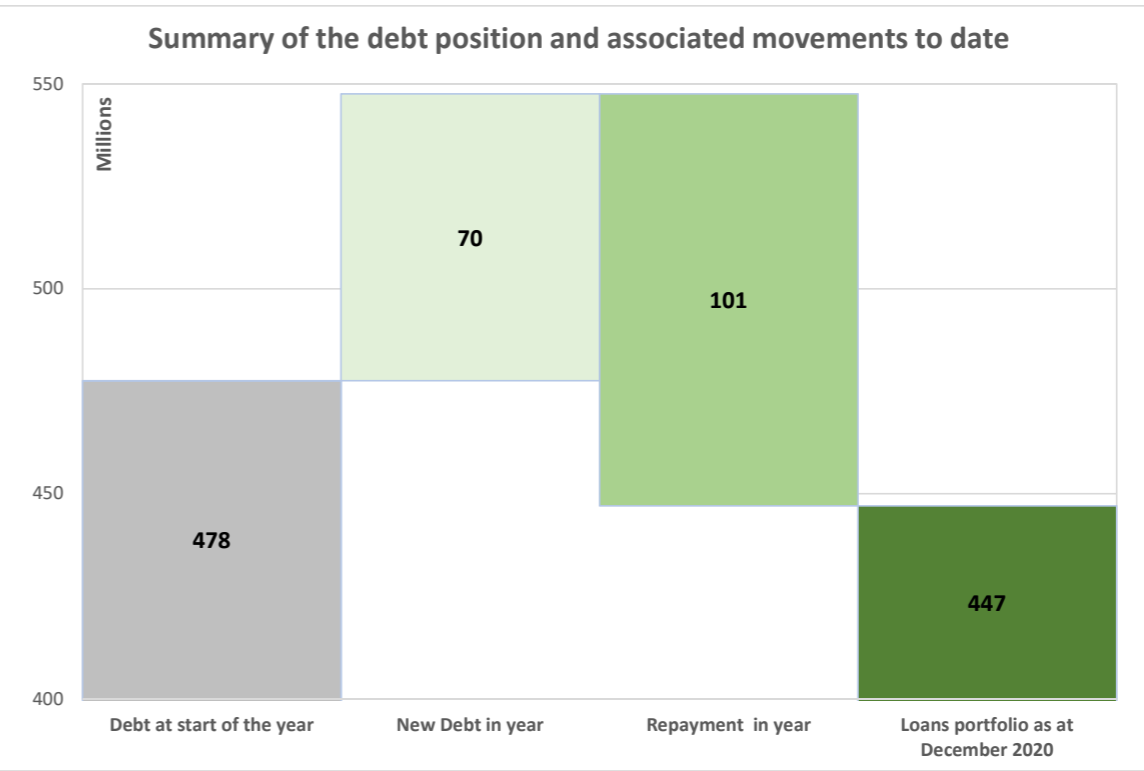

# Capital Programme - 2020/21 Performance Dashboard

This page is intentionally left blank