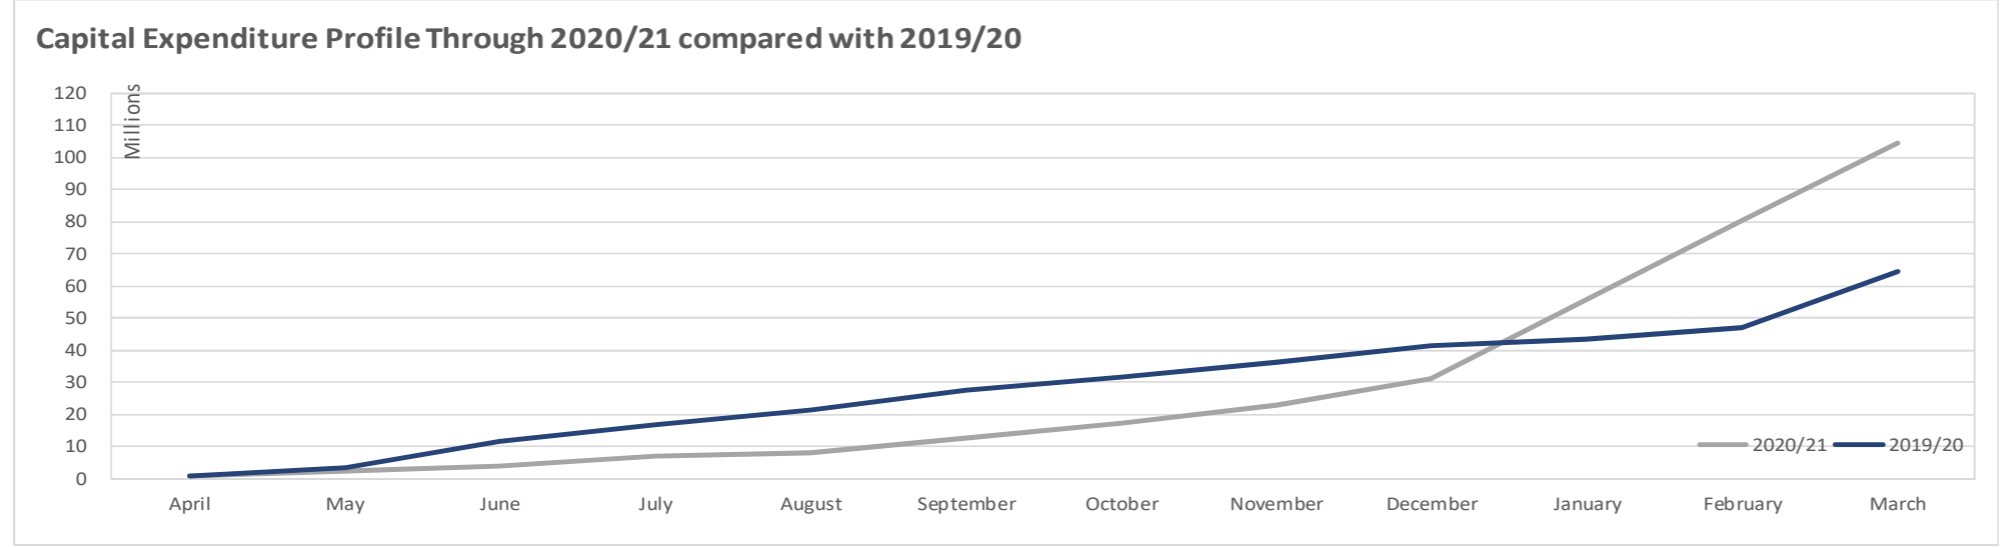

# Capital Programme - 2020/21 Performance Dashboard

This page is intentionally left blank