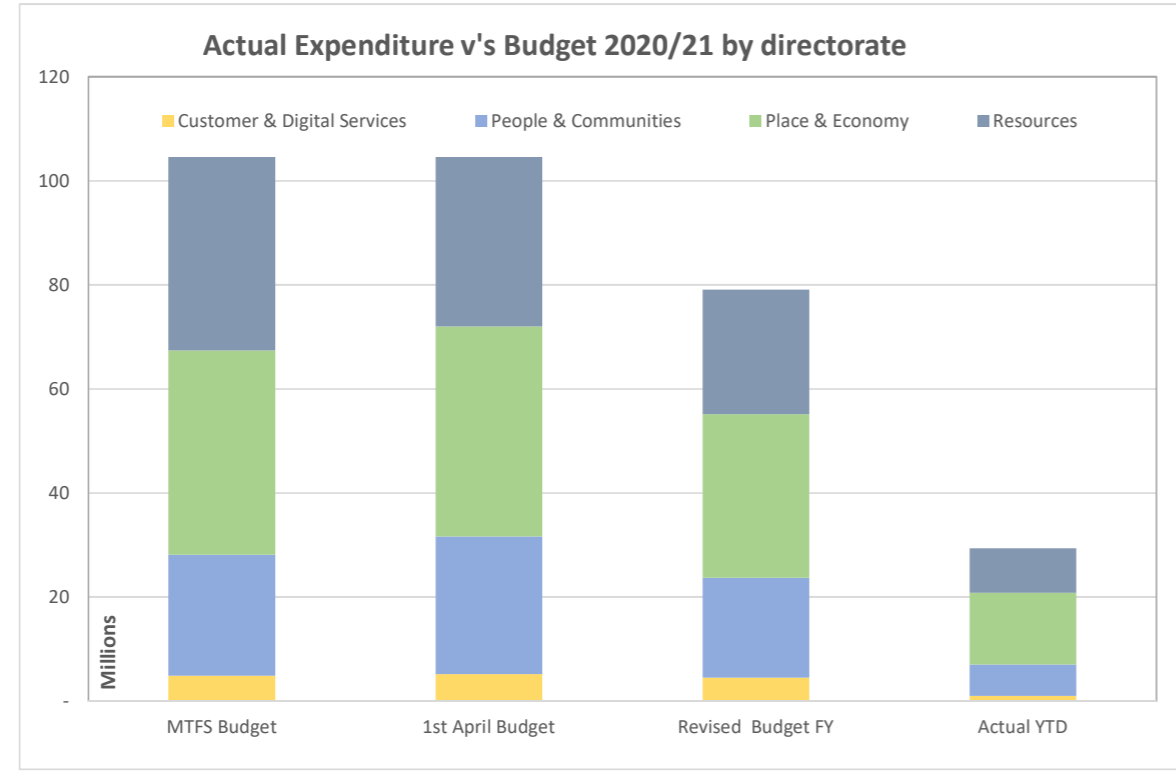

# Capital Programme - 2020/21 Performance Dashboard

This page is intentionally left blank